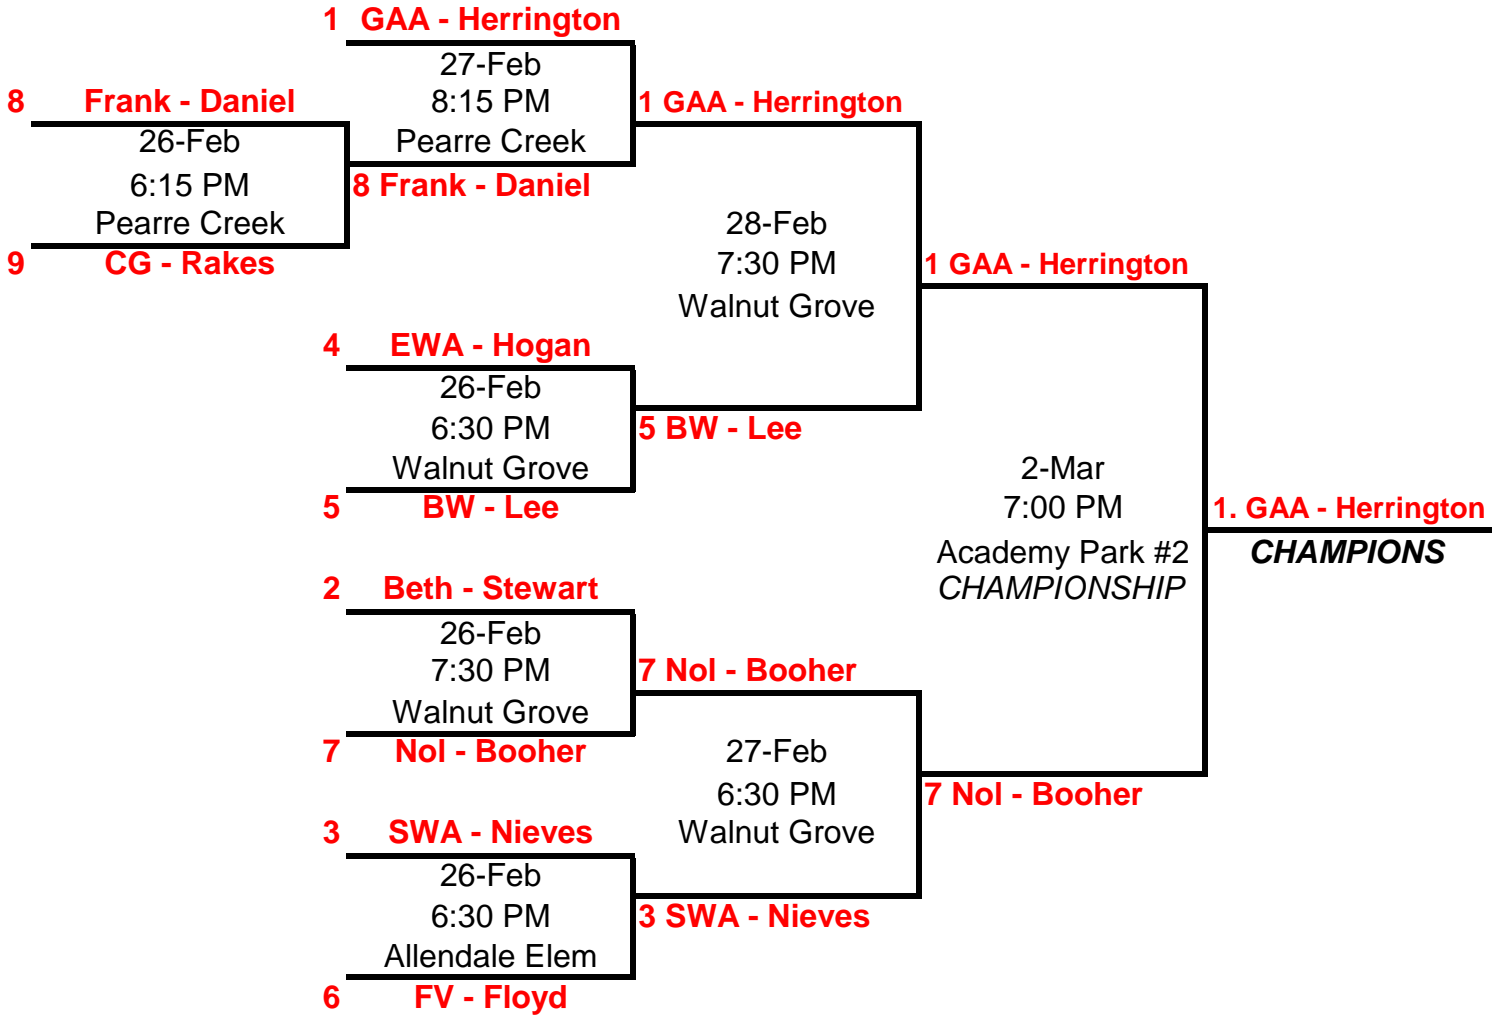

**Williamson County Parks and Recreation  
2017-2018 All County Basketball Tournament**

**U8 Boys Rec A-Division**

Home team is listed on the top of the bracket and will wear the light jersey (Home).

Visit [www.wcparksandrec.com](http://www.wcparksandrec.com) for updated brackets daily.

**Williamson County Parks and Recreation  
2017-2018 All County Basketball Tournament**

**U8 Boys Rec B-Division**

Home team is listed on the top of the bracket and will wear the light jersey

Visit [www.wcparksandrec.com](http://www.wcparksandrec.com) for updated brackets daily.

**Williamson County Parks and Recreation  
2017-2018 All County Basketball Tournament**

**U8 Girls Rec A-Division**

Home team is listed on the top of the bracket and will wear the light jersey

Visit [www.wcparksandrec.com](http://www.wcparksandrec.com) for updated brackets daily.