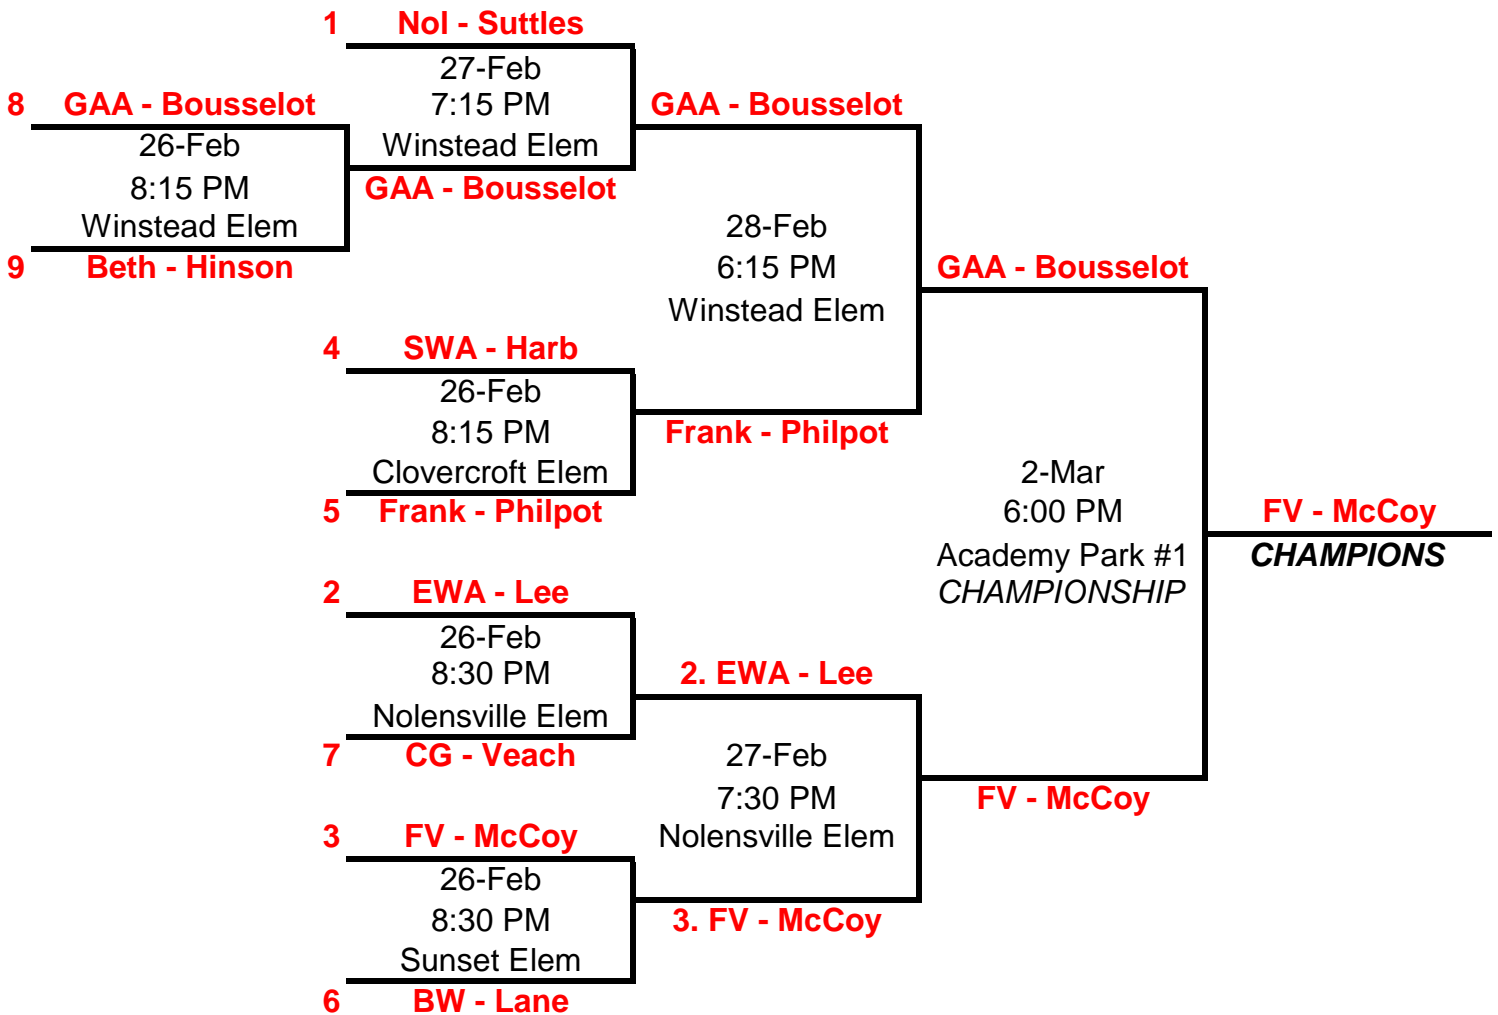

**Williamson County Parks and Recreation  
2017-2018 All County Basketball Tournament**

**U8 Girls Rec B-Division**

Home team is listed on the top of the bracket and will wear the light jersey

Visit [www.wcparksandrec.com](http://www.wcparksandrec.com) for updated brackets daily.

**Williamson County Parks and Recreation  
2017-2018 All County Basketball Tournament**

**U10 Boys Rec A-Division**

Home team is listed on the top of the bracket and will wear the light jersey

Visit [www.wcparksandrec.com](http://www.wcparksandrec.com) for updated brackets daily.

**Williamson County Parks and Recreation  
2017-2018 All County Basketball Tournament**

**U10 Boys Rec B-Division**

Home team is listed on the top of the bracket and will wear the light jersey

Visit [www.wcparksandrec.com](http://www.wcparksandrec.com) for updated brackets daily.