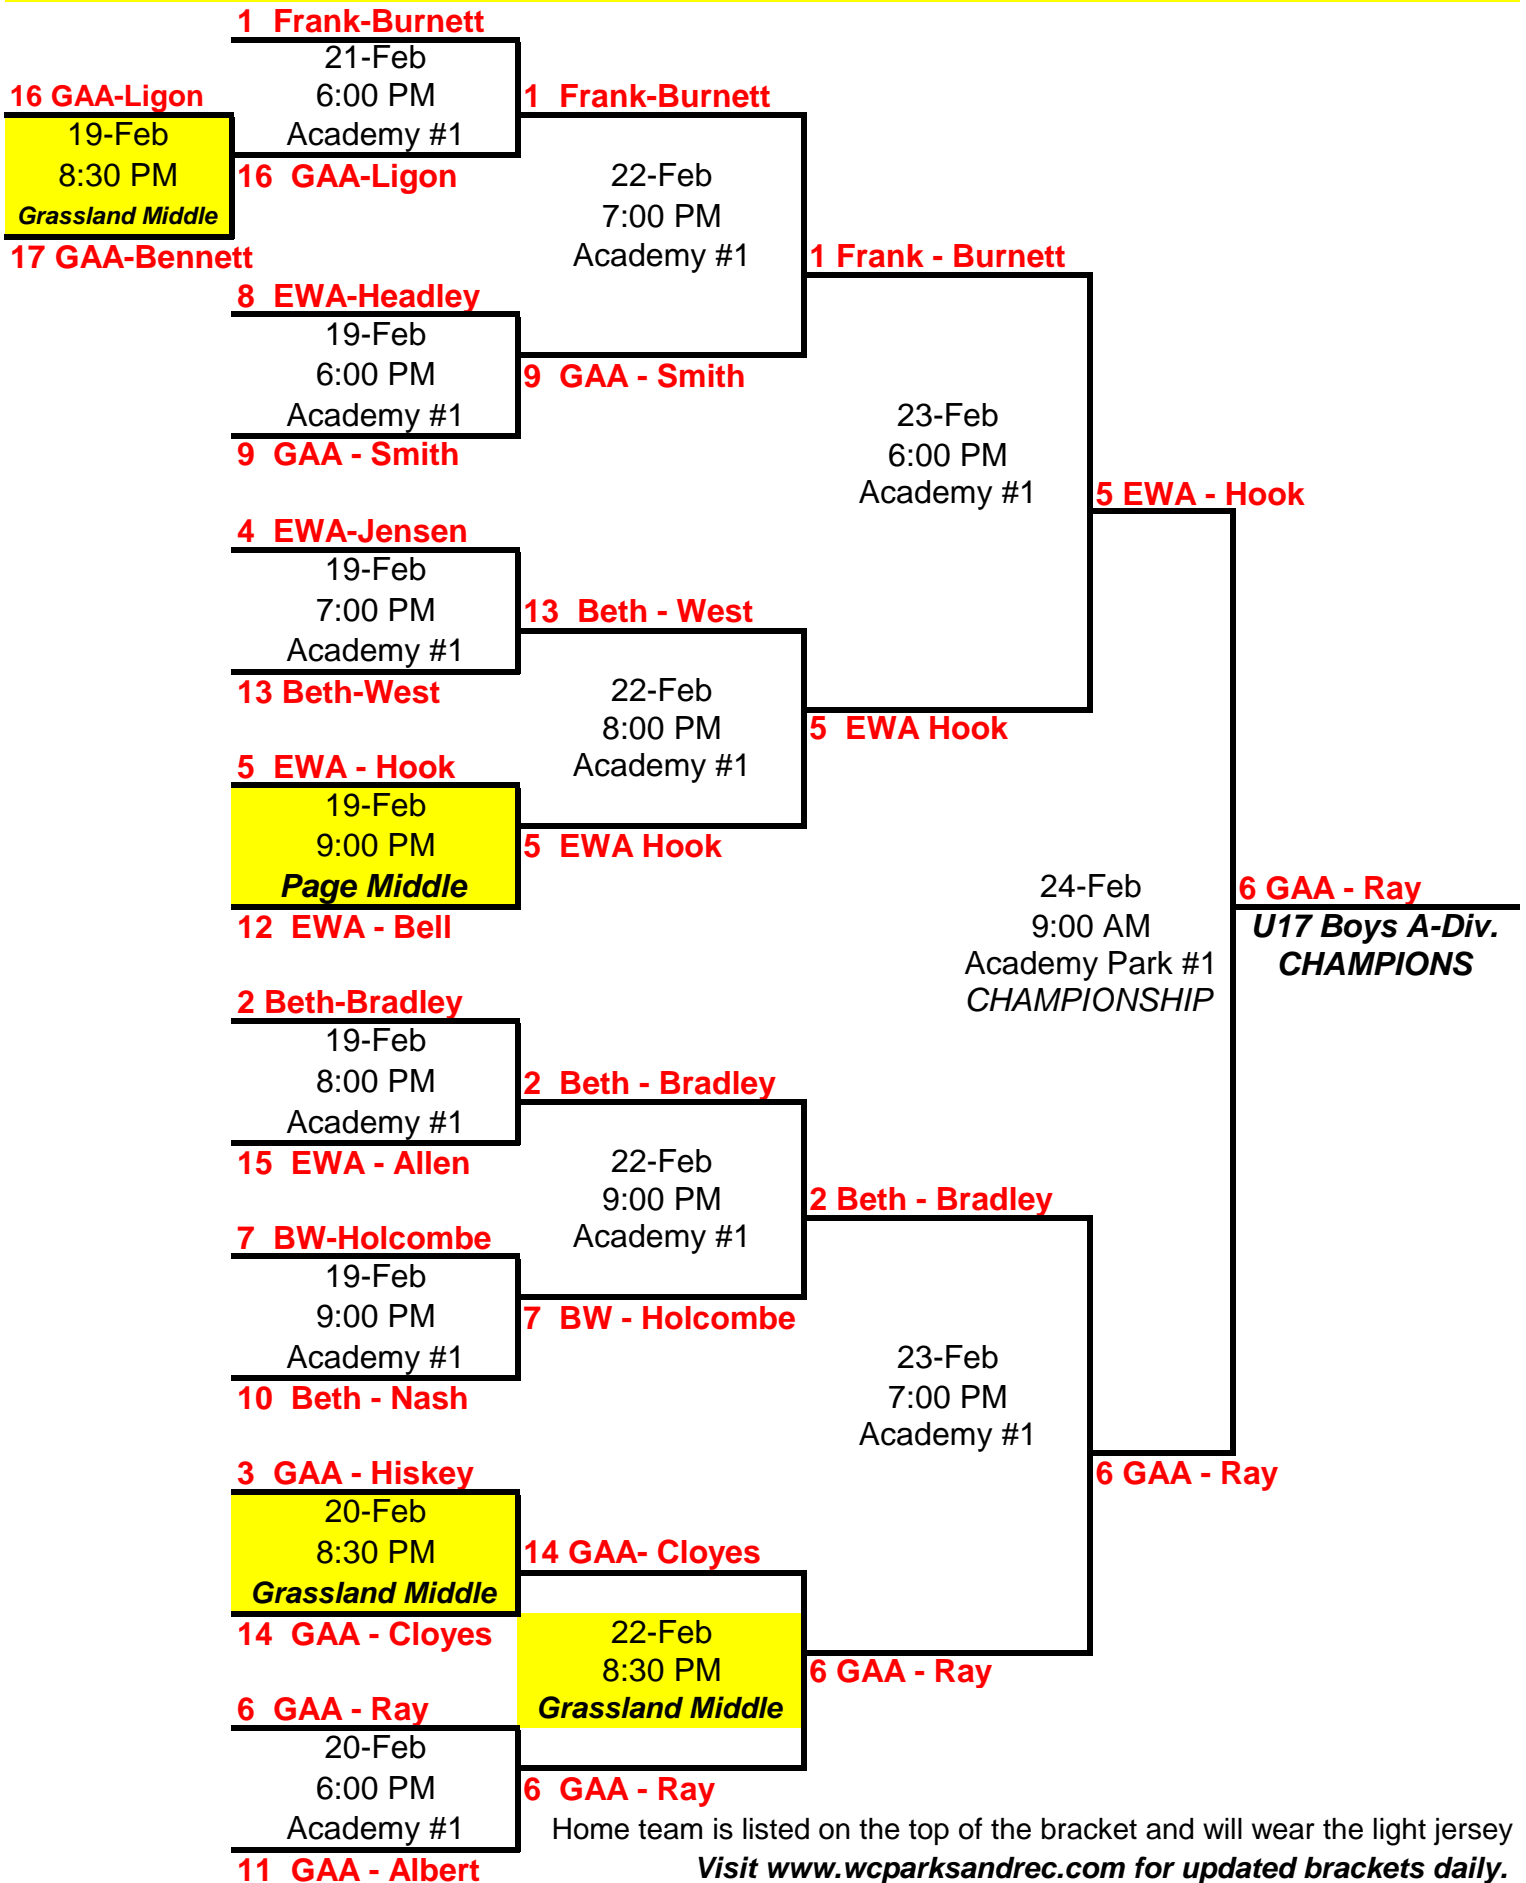

**Williamson County Parks and Recreation
2017-2018 All County Basketball Tournament
U17 Boys Rec A-Division**