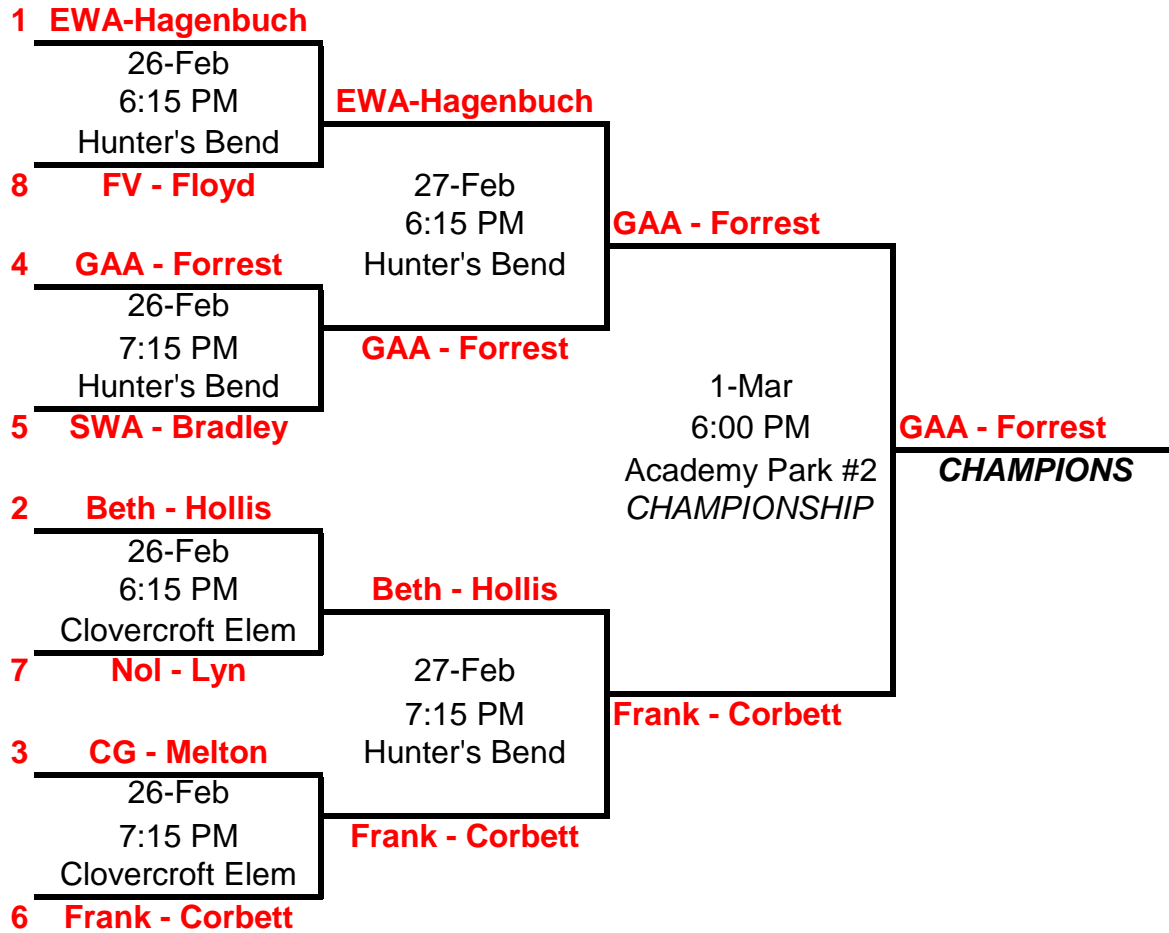

**Williamson County Parks and Recreation  
2017-2018 All County Basketball Tournament**

**U8 Boys Rec A-Division**

Home team is listed on the top of the bracket and will wear the light jersey (Home).

Visit [www.wcparksandrec.com](http://www.wcparksandrec.com) for updated brackets daily.

**Williamson County Parks and Recreation  
2017-2018 All County Basketball Tournament**

**U8 Boys Rec B-Division**

Home team is listed on the top of the bracket and will wear the light jersey

Visit [www.wcparksandrec.com](http://www.wcparksandrec.com) for updated brackets daily.

**Williamson County Parks and Recreation  
2017-2018 All County Basketball Tournament**

**U8 Girls Rec A-Division**

Home team is listed on the top of the bracket and will wear the light jersey

Visit [www.wcparksandrec.com](http://www.wcparksandrec.com) for updated brackets daily.