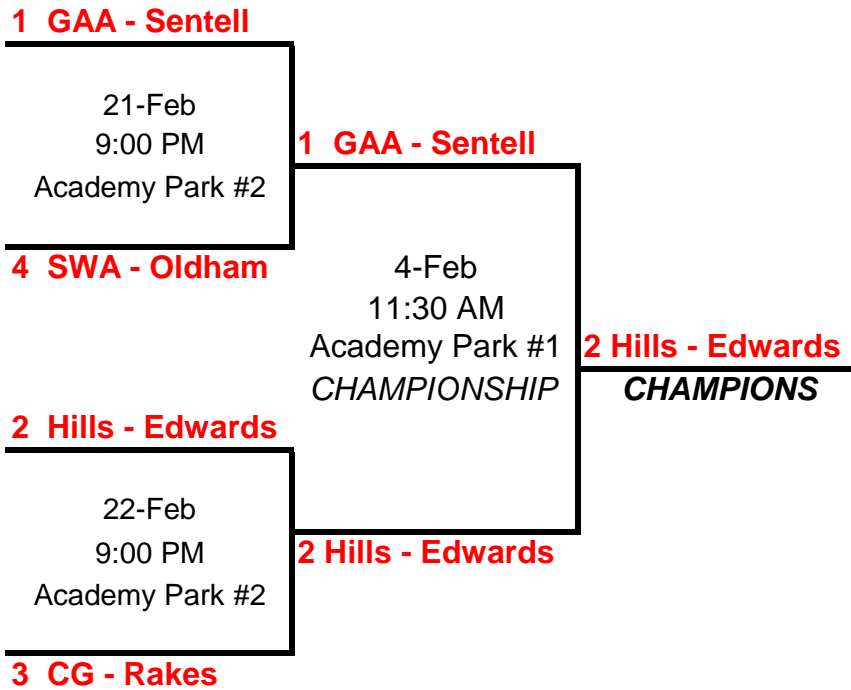

Home team is listed on the top of the bracket and will wear the light jersey

Visit [www.wcparksandrec.com](http://www.wcparksandrec.com) for updated brackets daily.

**Williamson County Parks and Recreation  
2017-2018 All County Basketball Tournament**

**U14 Boys Rec B-Division**

Home team is listed on the top of the bracket and will wear the light jersey

Visit [www.wcparksandrec.com](http://www.wcparksandrec.com) for updated brackets daily.

**Williamson County Parks and Recreation  
2017-2018 All County Basketball Tournament  
U14 Girls Rec**