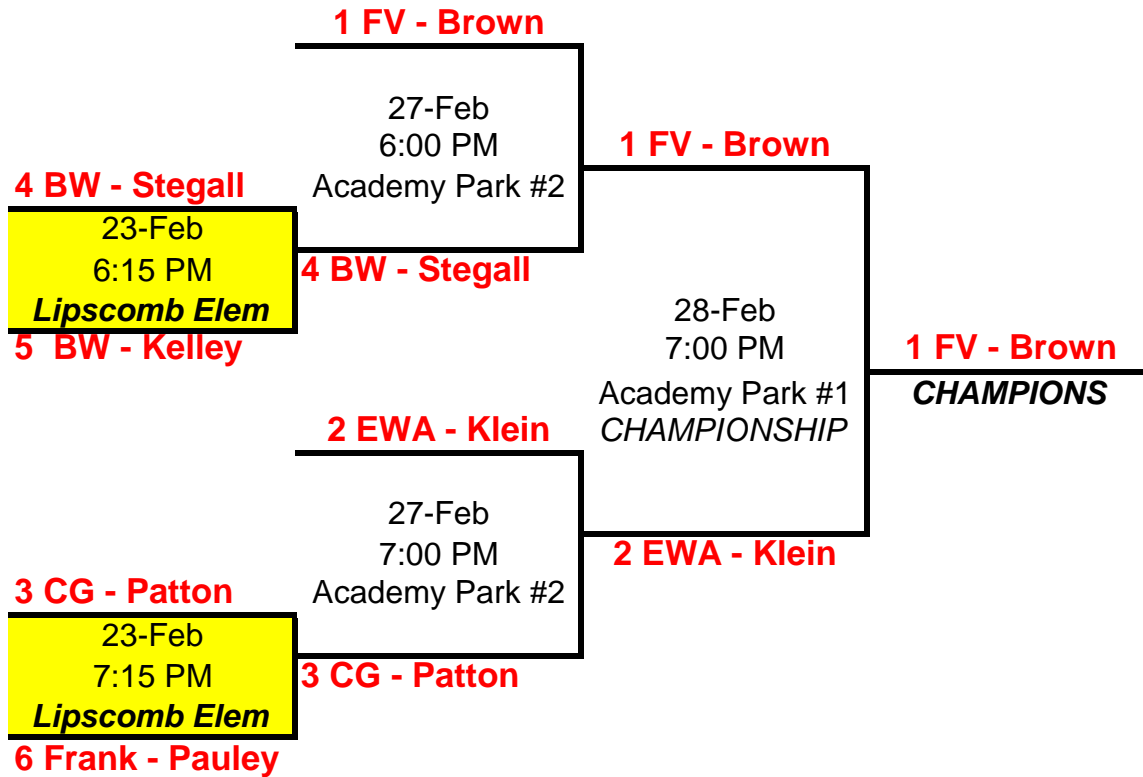

**Williamson County Parks and Recreation
2017-2018 All County Basketball Tournament
U10 Girls OPEN Division**

Home team is listed on the top of the bracket and will wear the light jersey
Visit www.wcparksandrec.com for updated brackets daily.