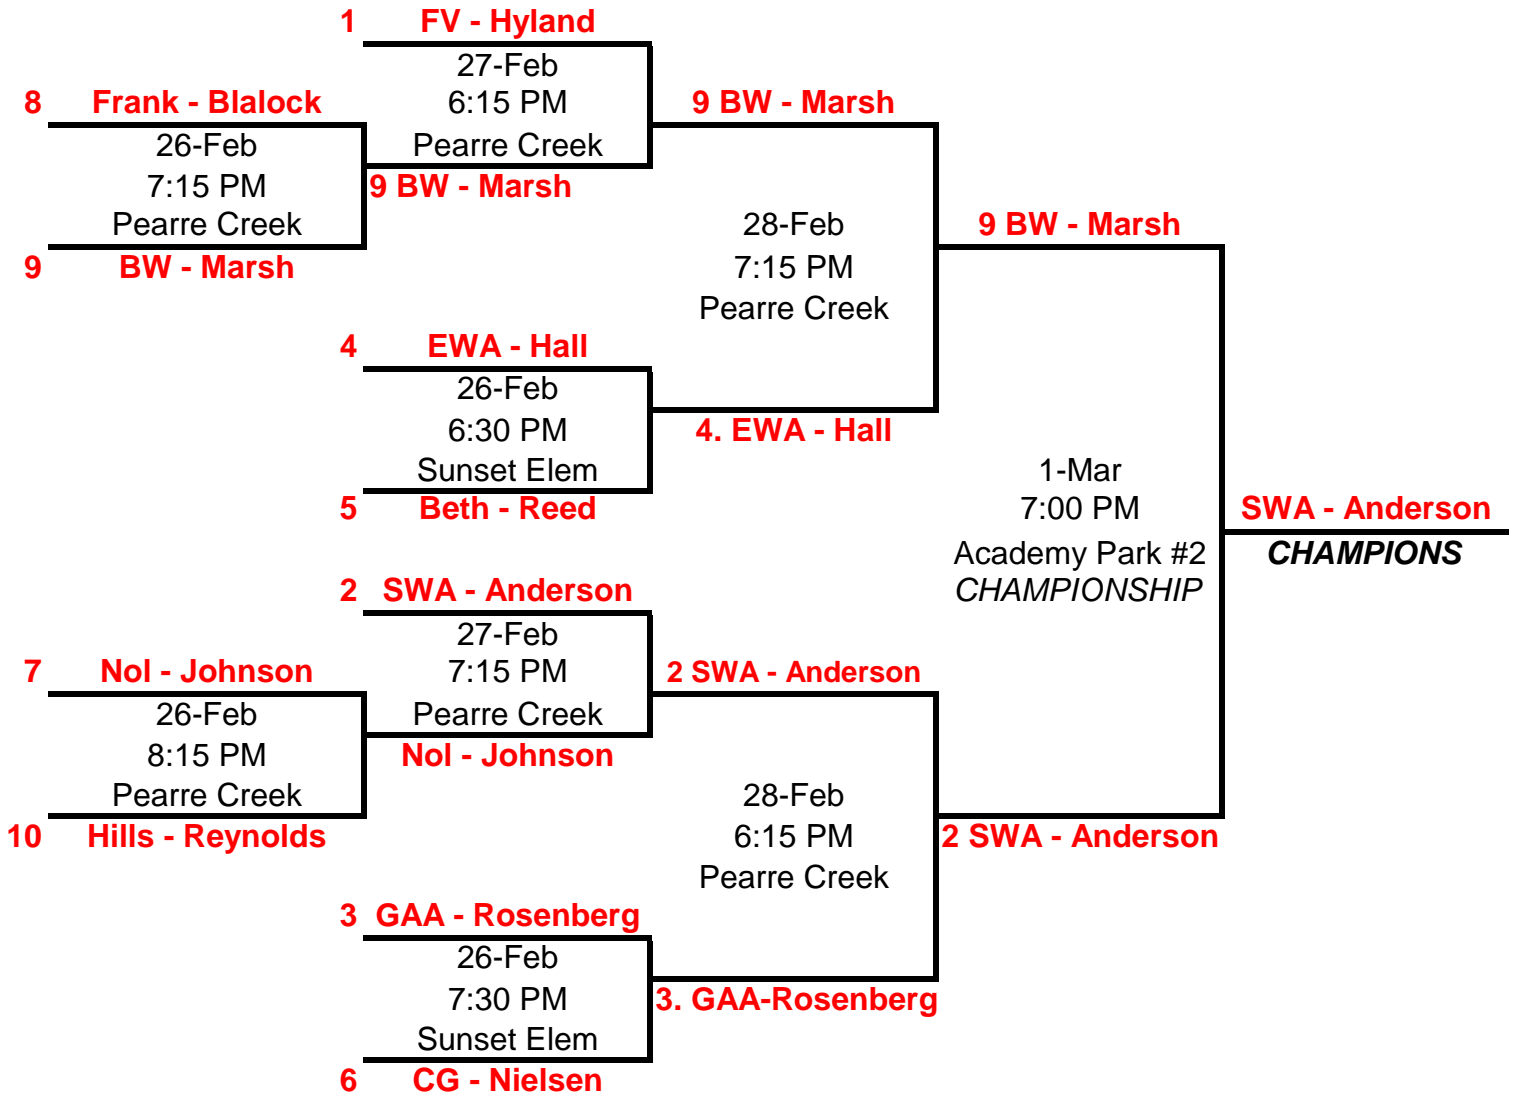

**Williamson County Parks and Recreation  
2017-2018 All County Basketball Tournament**

**U8 Boys Rec A-Division**

Home team is listed on the top of the bracket and will wear the light jersey (Home).

Visit [www.wcparksandrec.com](http://www.wcparksandrec.com) for updated brackets daily.

**Williamson County Parks and Recreation  
2017-2018 All County Basketball Tournament**

**U8 Boys Rec B-Division**

Home team is listed on the top of the bracket and will wear the light jersey

Visit [www.wcparksandrec.com](http://www.wcparksandrec.com) for updated brackets daily.

**Williamson County Parks and Recreation  
2017-2018 All County Basketball Tournament**

**U8 Girls Rec A-Division**

Home team is listed on the top of the bracket and will wear the light jersey

Visit [www.wcparksandrec.com](http://www.wcparksandrec.com) for updated brackets daily.