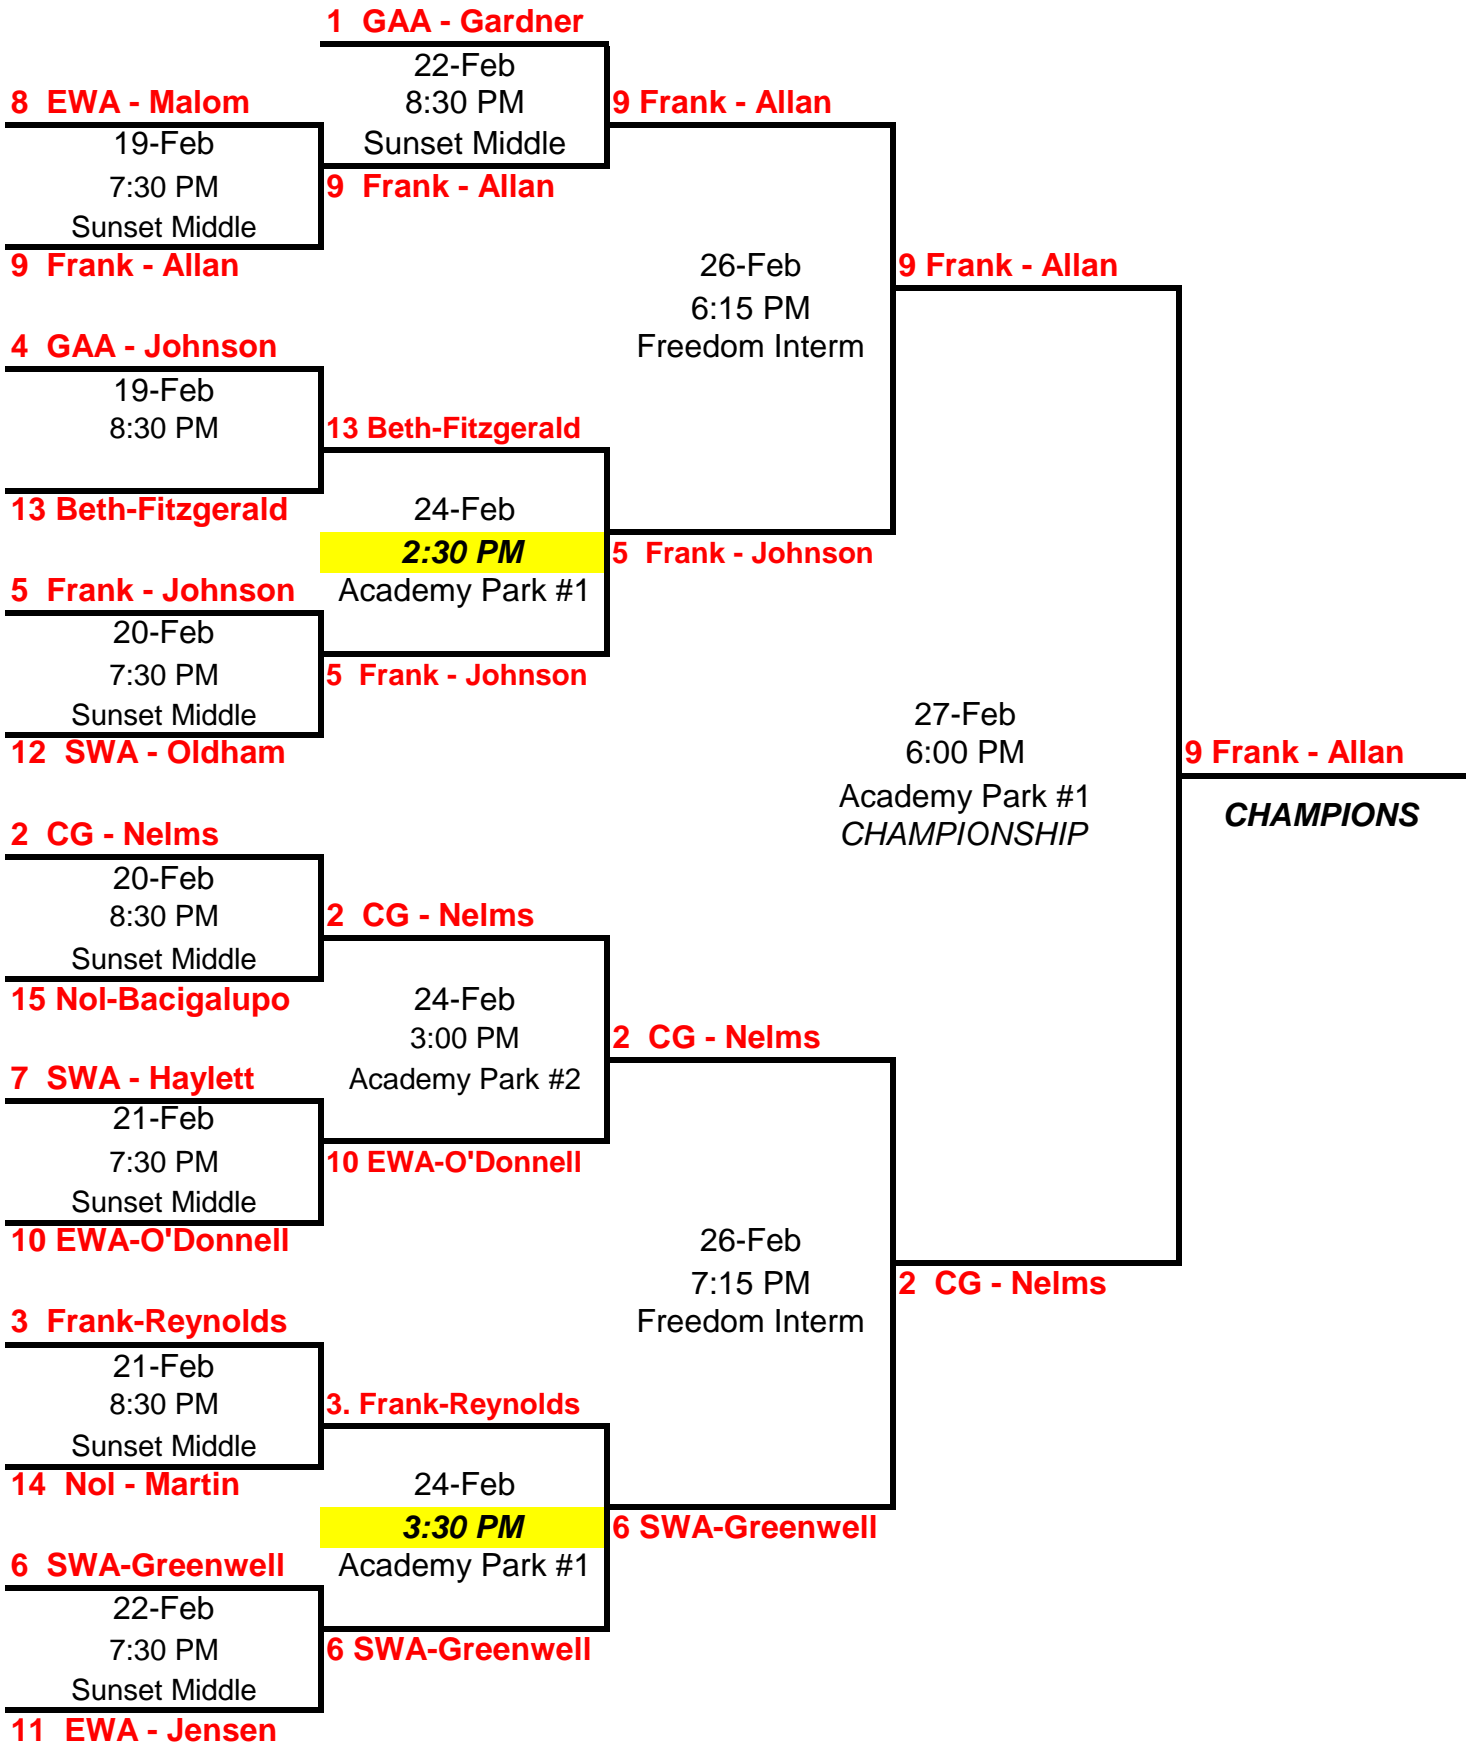

**Williamson County Parks and Recreation
2017-2018 All County Basketball Tournament
U12 Girls Rec Division**