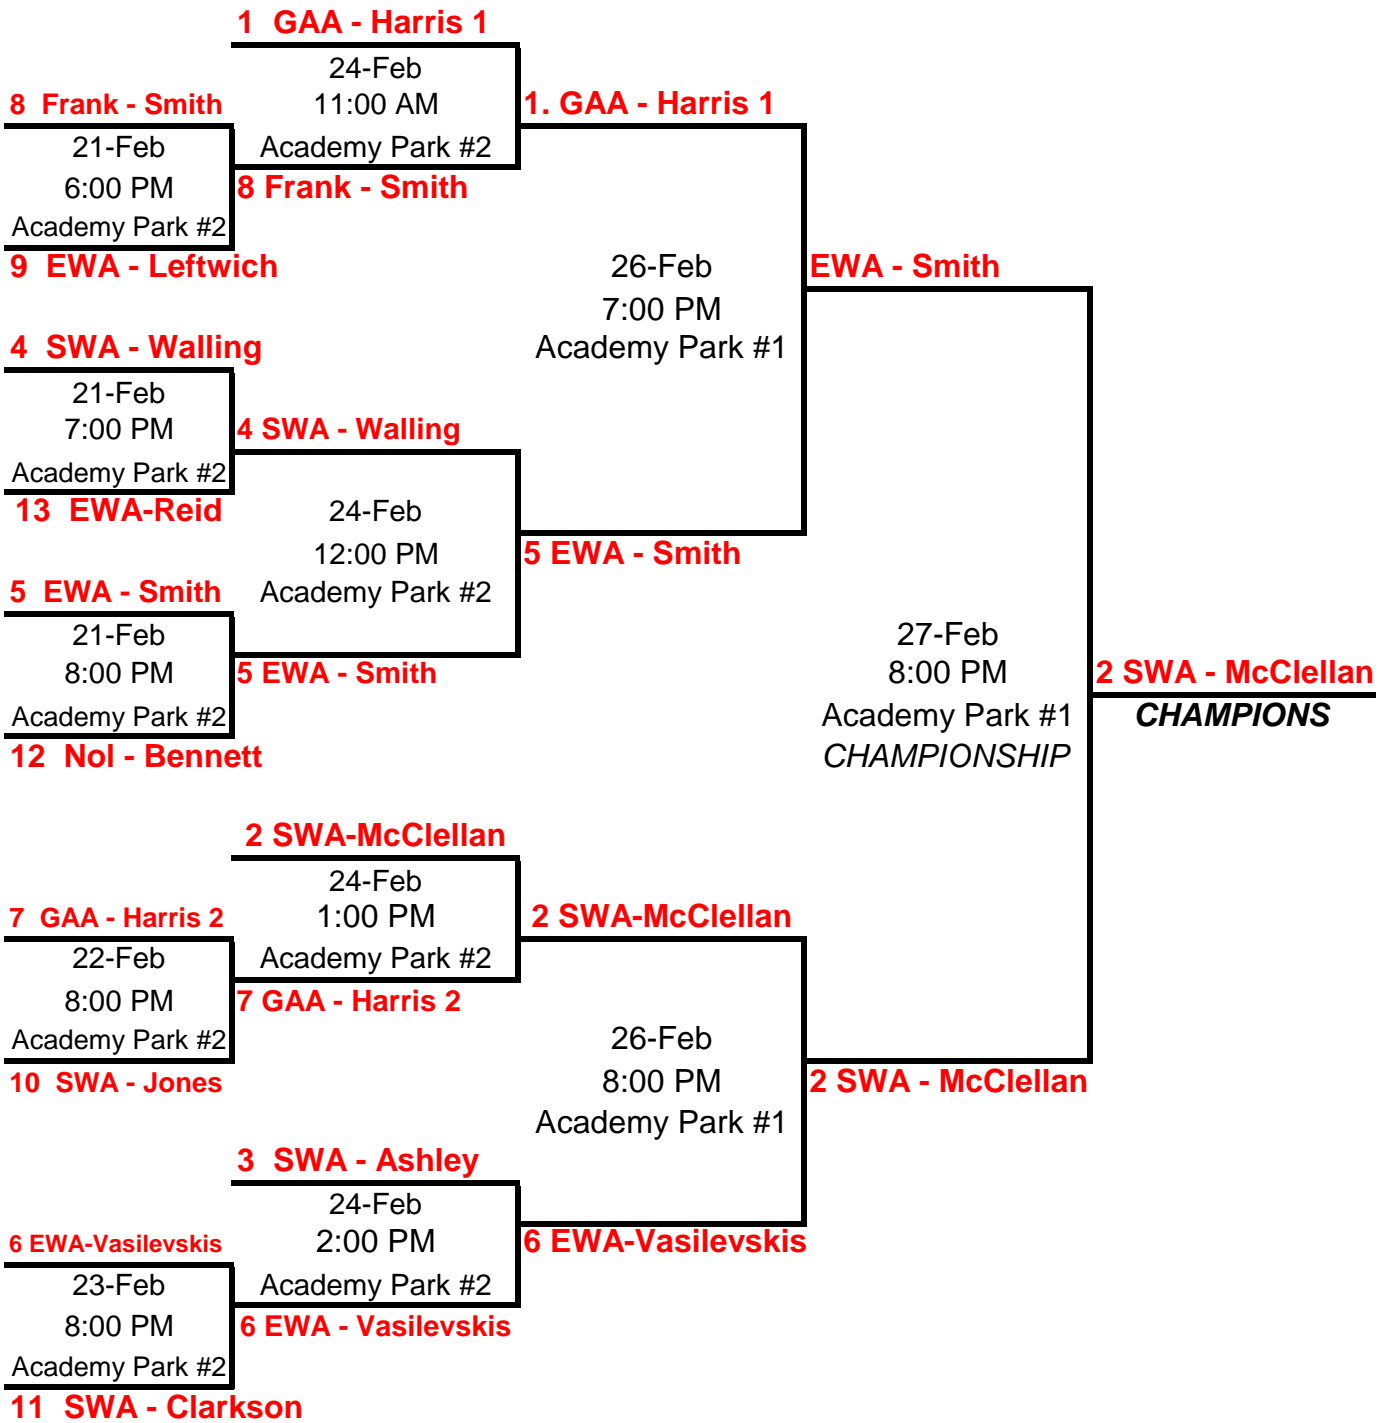

**Williamson County Parks and Recreation
2017-2018 All County Basketball Tournament
U12 Boys OPEN Division**

Home team is listed on the top of the bracket and will wear the light jersey
Visit www.wcparksandrec.com for updated brackets daily.