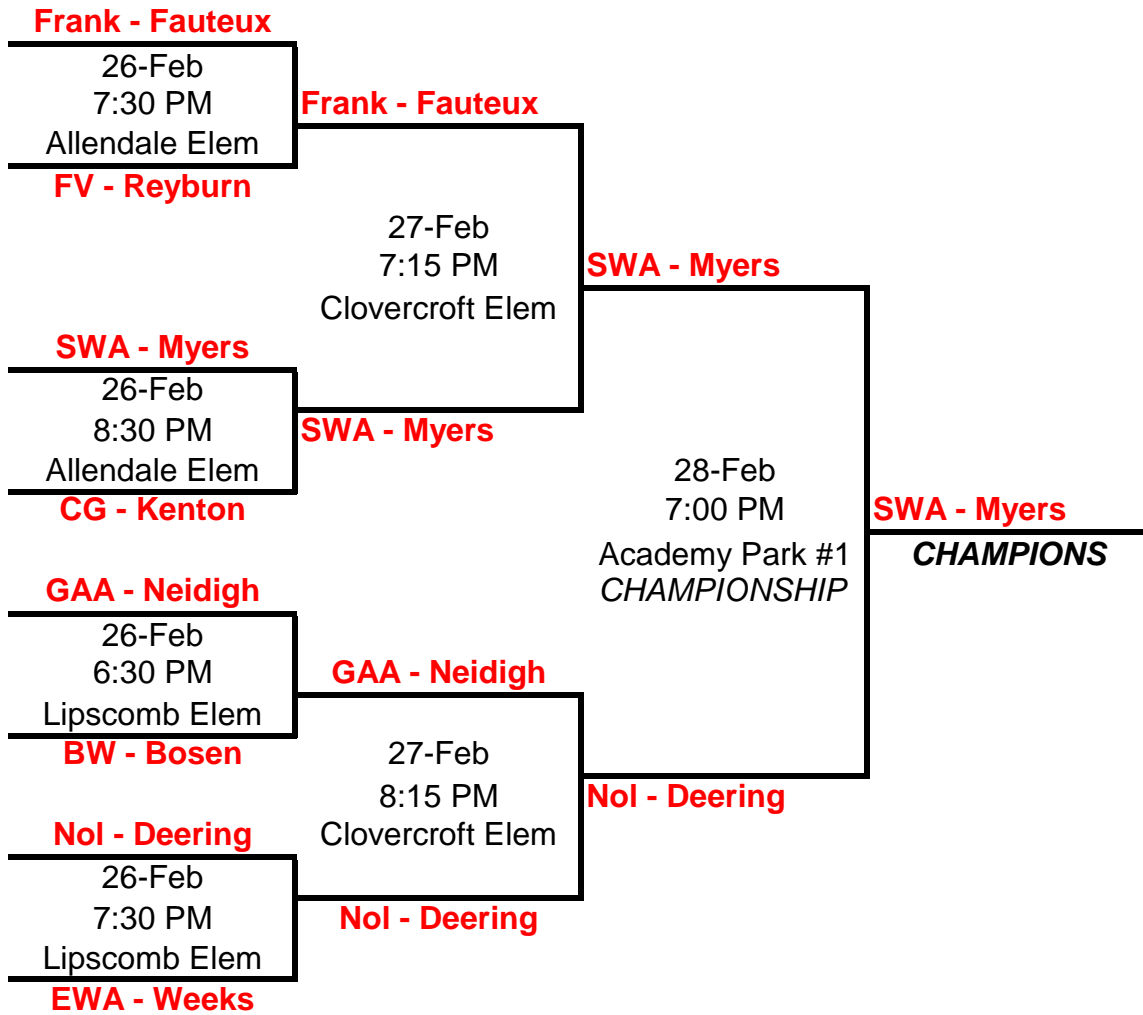

**Williamson County Parks and Recreation  
2017-2018 All County Basketball Tournament**

**U10 Boys Rec B-Division**

Home team is listed on the top of the bracket and will wear the light jersey

Visit [www.wcparksandrec.com](http://www.wcparksandrec.com) for updated brackets daily.

**Williamson County Parks and Recreation  
2017-2018 All County Basketball Tournament**

**U10 Girls Rec A-Division**

Home team is listed on the top of the bracket and will wear the light jersey

Visit [www.wcparksandrec.com](http://www.wcparksandrec.com) for updated brackets daily.

**Williamson County Parks and Recreation  
2017-2018 All County Basketball Tournament**

**U10 Girls Rec B-Division**

Home team is listed on the top of the bracket and will wear the light jersey

Visit [www.wcparksandrec.com](http://www.wcparksandrec.com) for updated brackets daily.