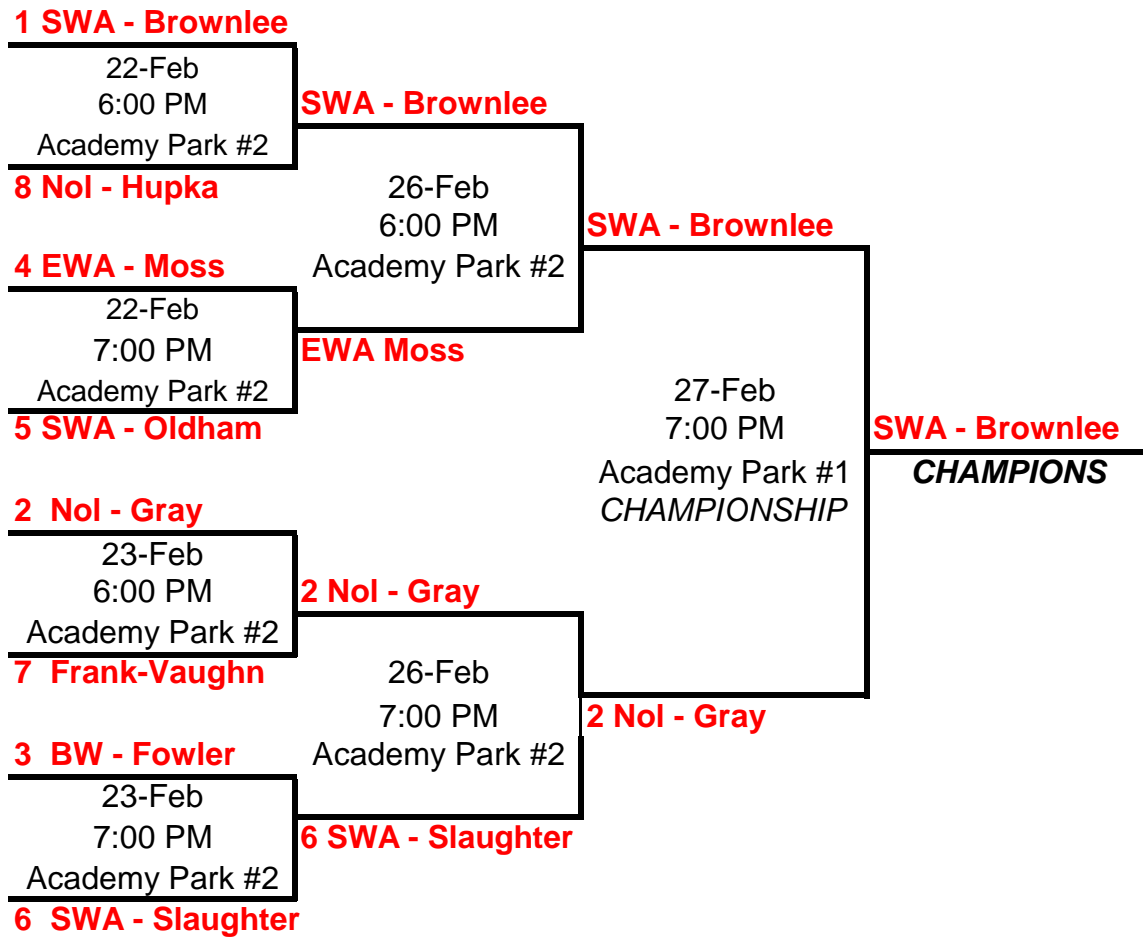

Williamson County Parks and Recreation

2017-2018 All County Basketball Tournament

U10 Boys OPEN Division

*Home team is listed on the top of the bracket and will wear the light jersey
Visit www.wcparksandrec.com for updated brackets daily.*