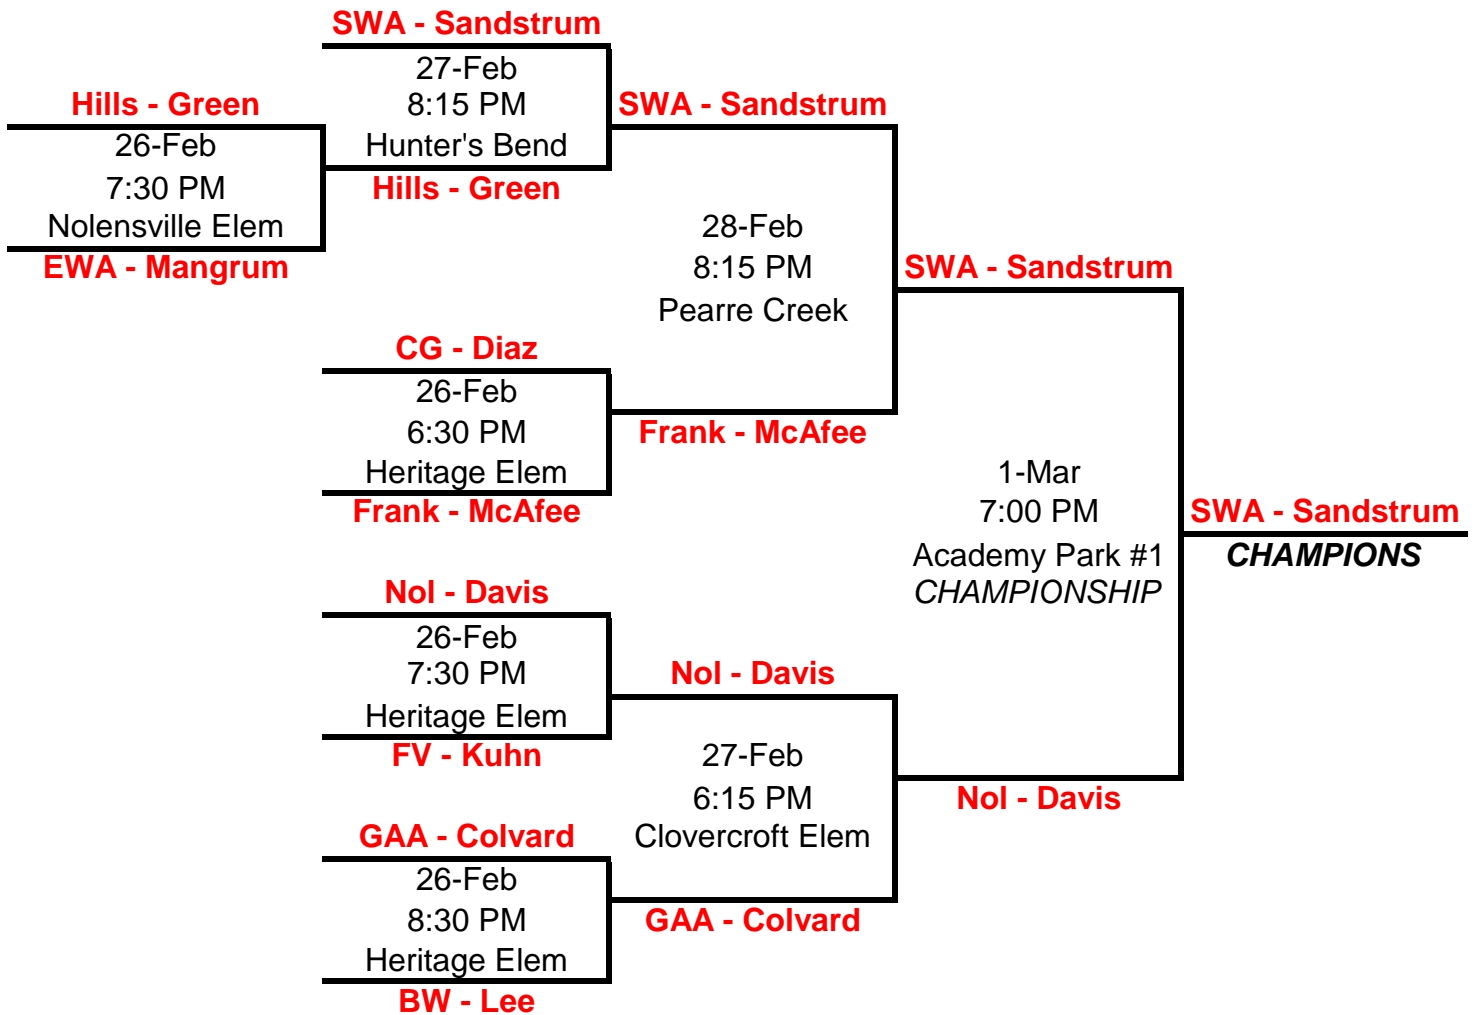

**Williamson County Parks and Recreation  
2017-2018 All County Basketball Tournament**

**U10 Boys Rec A-Division**

Home team is listed on the top of the bracket and will wear the light jersey

Visit [www.wcparksandrec.com](http://www.wcparksandrec.com) for updated brackets daily.

**Williamson County Parks and Recreation  
2017-2018 All County Basketball Tournament**

**U10 Boys Rec B-Division**

Home team is listed on the top of the bracket and will wear the light jersey

Visit [www.wcparksandrec.com](http://www.wcparksandrec.com) for updated brackets daily.

**Williamson County Parks and Recreation  
2017-2018 All County Basketball Tournament**

**U10 Girls Rec A-Division**

Home team is listed on the top of the bracket and will wear the light jersey

Visit [www.wcparksandrec.com](http://www.wcparksandrec.com) for updated brackets daily.