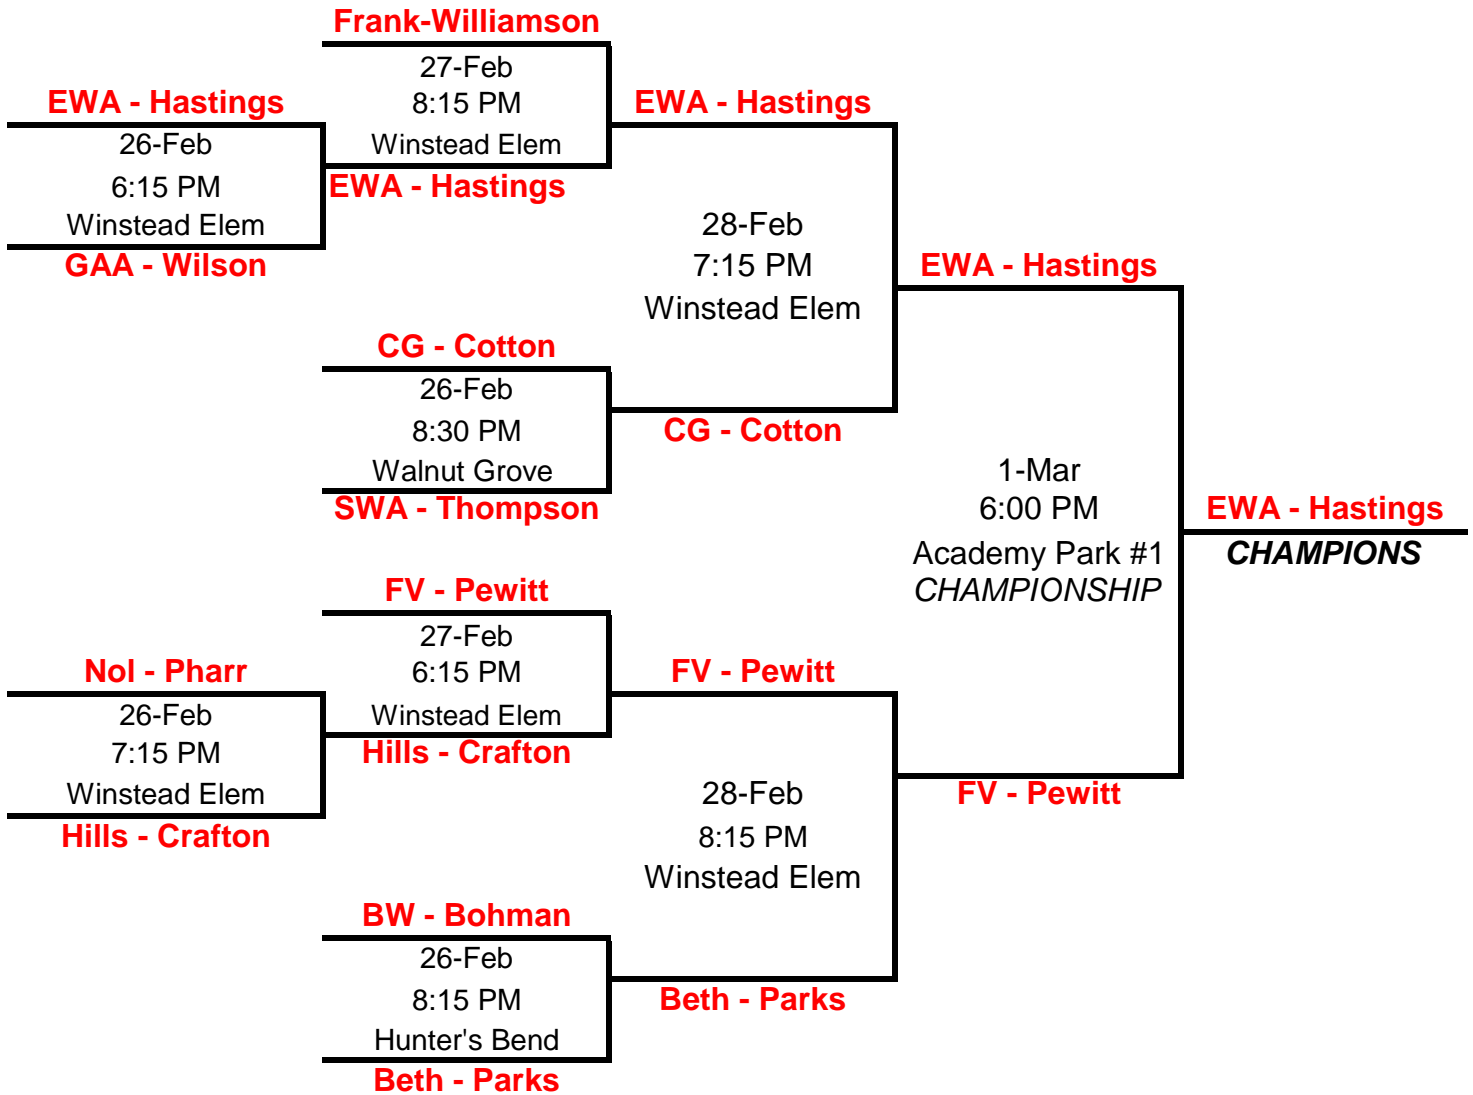

**Williamson County Parks and Recreation  
2017-2018 All County Basketball Tournament**

**U8 Girls Rec A-Division**

Home team is listed on the top of the bracket and will wear the light jersey

Visit [www.wcparksandrec.com](http://www.wcparksandrec.com) for updated brackets daily.

**Williamson County Parks and Recreation  
2017-2018 All County Basketball Tournament**

**U8 Girls Rec B-Division**

Home team is listed on the top of the bracket and will wear the light jersey

Visit [www.wcparksandrec.com](http://www.wcparksandrec.com) for updated brackets daily.

**Williamson County Parks and Recreation  
2017-2018 All County Basketball Tournament**

**U10 Boys Rec A-Division**

Home team is listed on the top of the bracket and will wear the light jersey

Visit [www.wcparksandrec.com](http://www.wcparksandrec.com) for updated brackets daily.

**Williamson County Parks and Recreation  
2017-2018 All County Basketball Tournament**

**U10 Boys Rec B-Division**

Home team is listed on the top of the bracket and will wear the light jersey

Visit [www.wcparksandrec.com](http://www.wcparksandrec.com) for updated brackets daily.