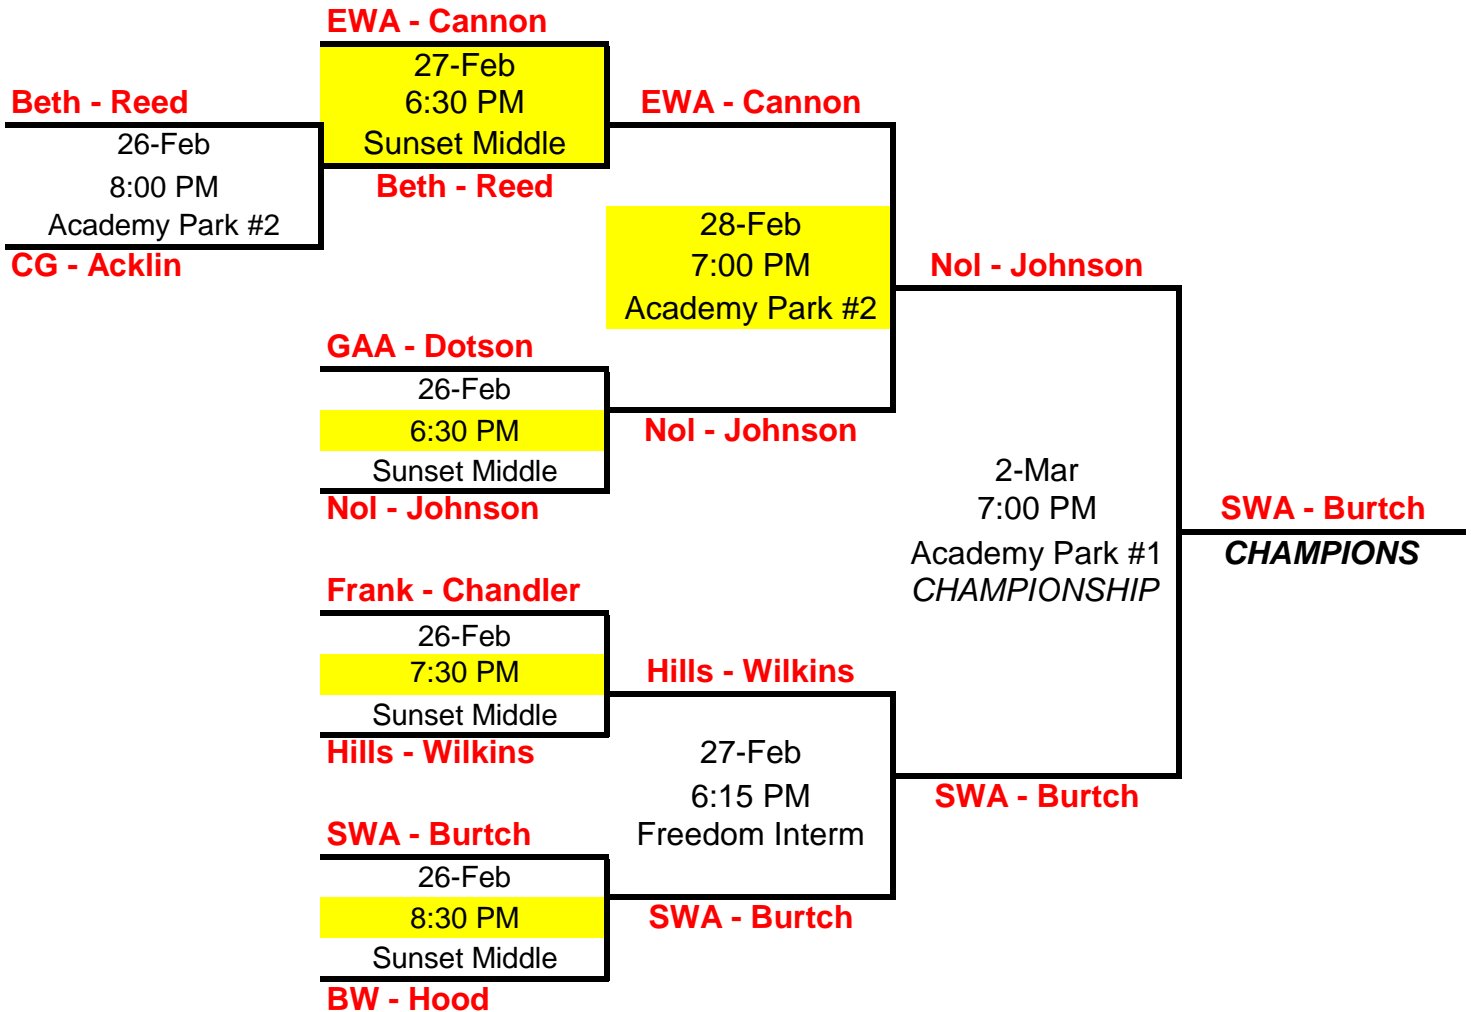

**Williamson County Parks and Recreation  
2017-2018 All County Basketball Tournament**

**U10 Girls Rec A-Division**

Home team is listed on the top of the bracket and will wear the light jersey

Visit [www.wcparksandrec.com](http://www.wcparksandrec.com) for updated brackets daily.

**Williamson County Parks and Recreation  
2017-2018 All County Basketball Tournament**

**U10 Girls Rec B-Division**

Home team is listed on the top of the bracket and will wear the light jersey

Visit [www.wcparksandrec.com](http://www.wcparksandrec.com) for updated brackets daily.

**Williamson County Parks and Recreation  
2017-2018 All County Basketball Tournament**

**U12 Boys Rec A-Division**

Home team is listed on the top of the bracket and will wear the light jersey

Visit [www.wcparksandrec.com](http://www.wcparksandrec.com) for updated brackets daily.