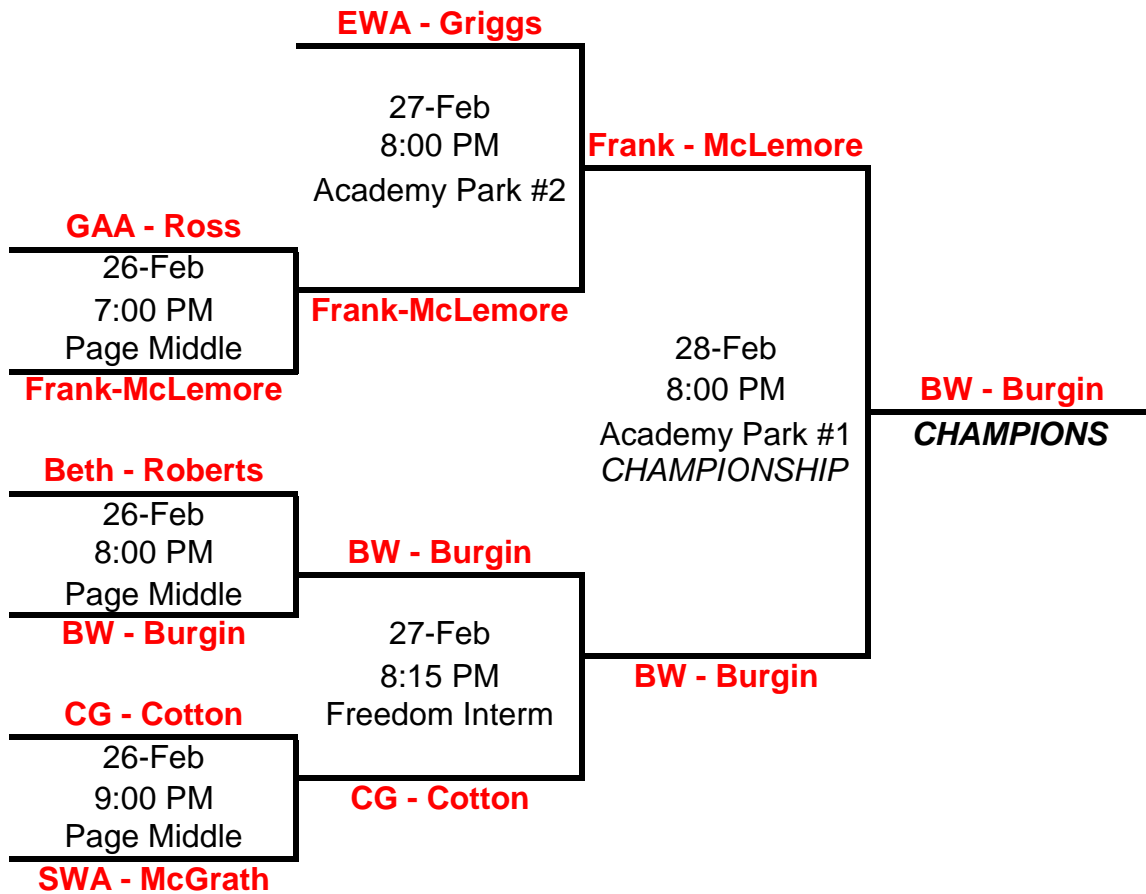

**Williamson County Parks and Recreation
2017-2018 All County Basketball Tournament**

U14 Boys Rec A-Division

Home team is listed on the top of the bracket and will wear the light jersey

Visit www.wcparksandrec.com for updated brackets daily.