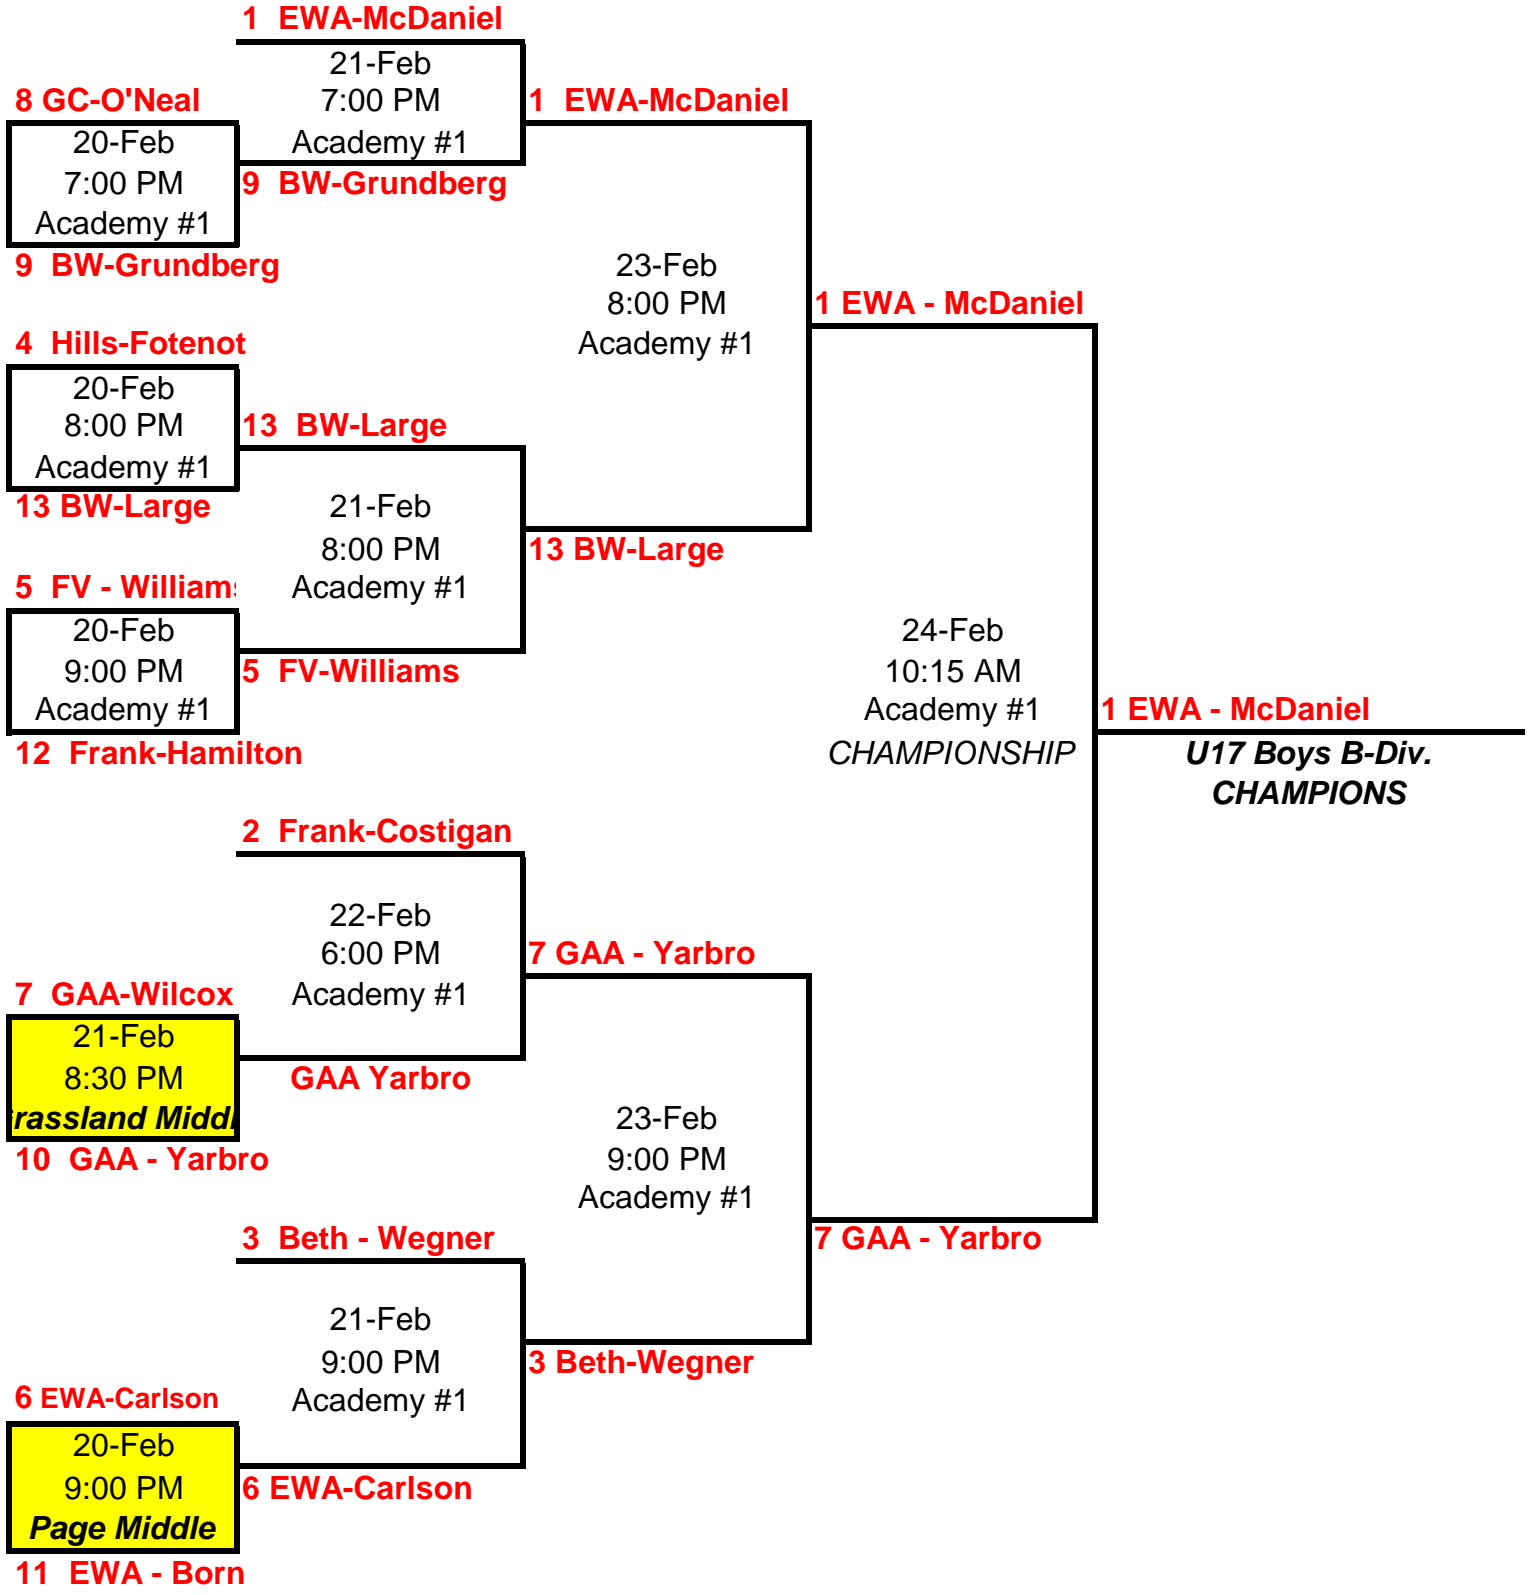

**Williamson County Parks and Recreation
2017-2018 All County Basketball Tournament
U17 Boys Rec B-Division**

*Home team is listed on the top of the bracket and will wear the light jersey
Visit www.wcparksandrec.com for updated brackets daily.*