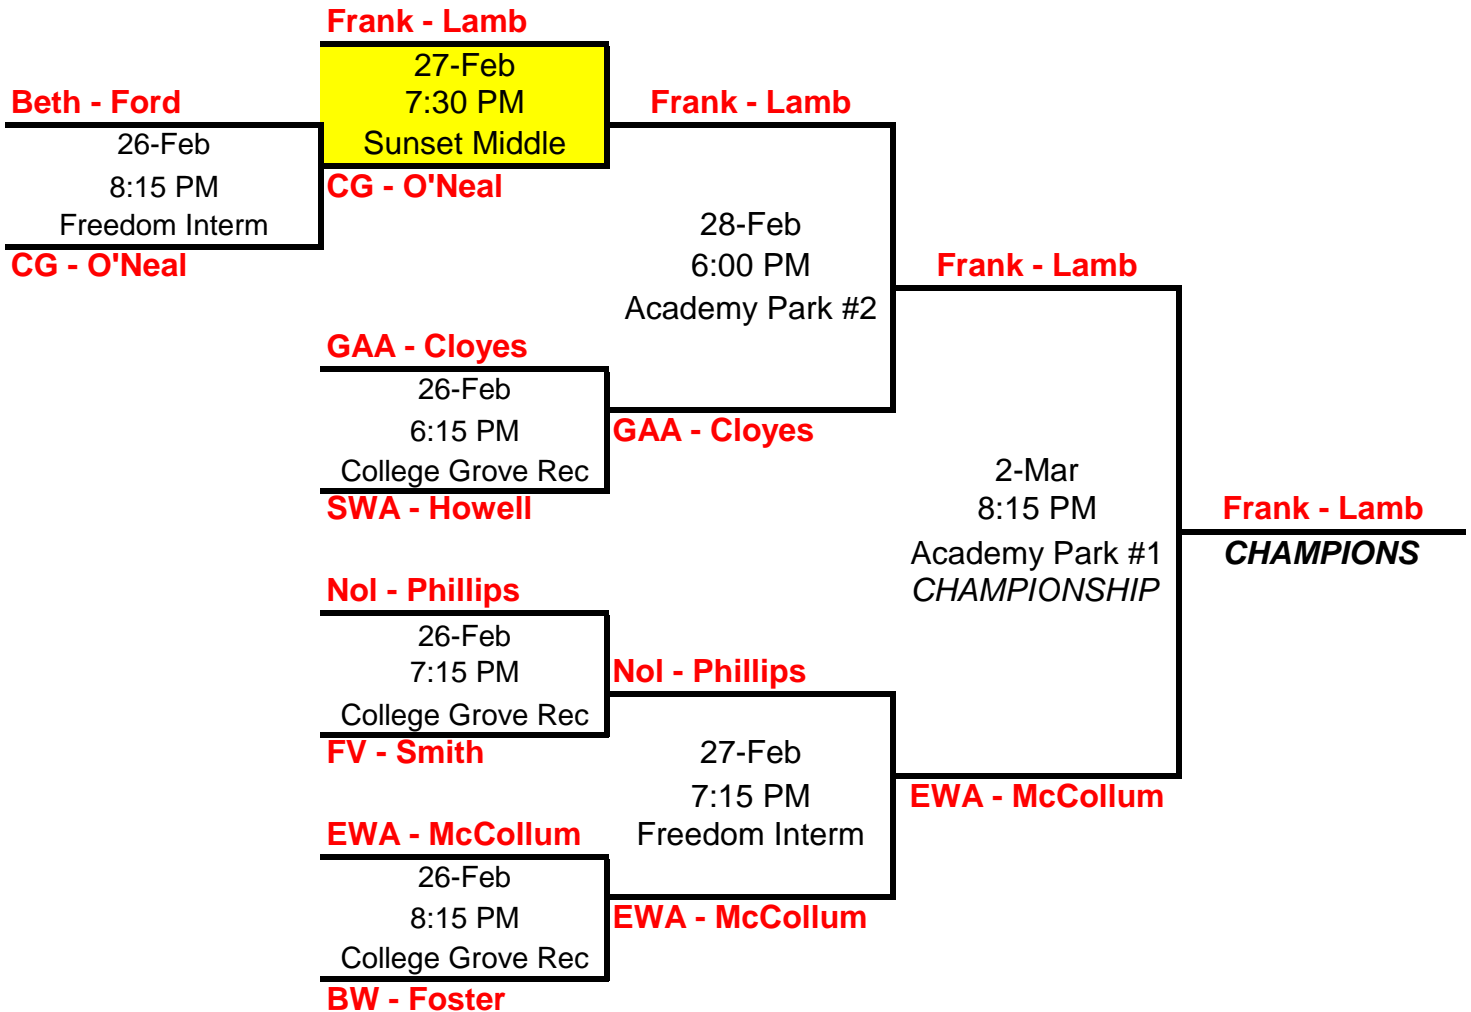

**Williamson County Parks and Recreation  
2017-2018 All County Basketball Tournament**

**U10 Girls Rec B-Division**

Home team is listed on the top of the bracket and will wear the light jersey

Visit [www.wcparksandrec.com](http://www.wcparksandrec.com) for updated brackets daily.

**Williamson County Parks and Recreation  
2017-2018 All County Basketball Tournament**

**U12 Boys Rec A-Division**

Home team is listed on the top of the bracket and will wear the light jersey

Visit [www.wcparksandrec.com](http://www.wcparksandrec.com) for updated brackets daily.

**Williamson County Parks and Recreation  
2017-2018 All County Basketball Tournament**

**U12 Boys Rec B-Division**

Home team is listed on the top of the bracket and will wear the light jersey

Visit [www.wcparksandrec.com](http://www.wcparksandrec.com) for updated brackets daily.