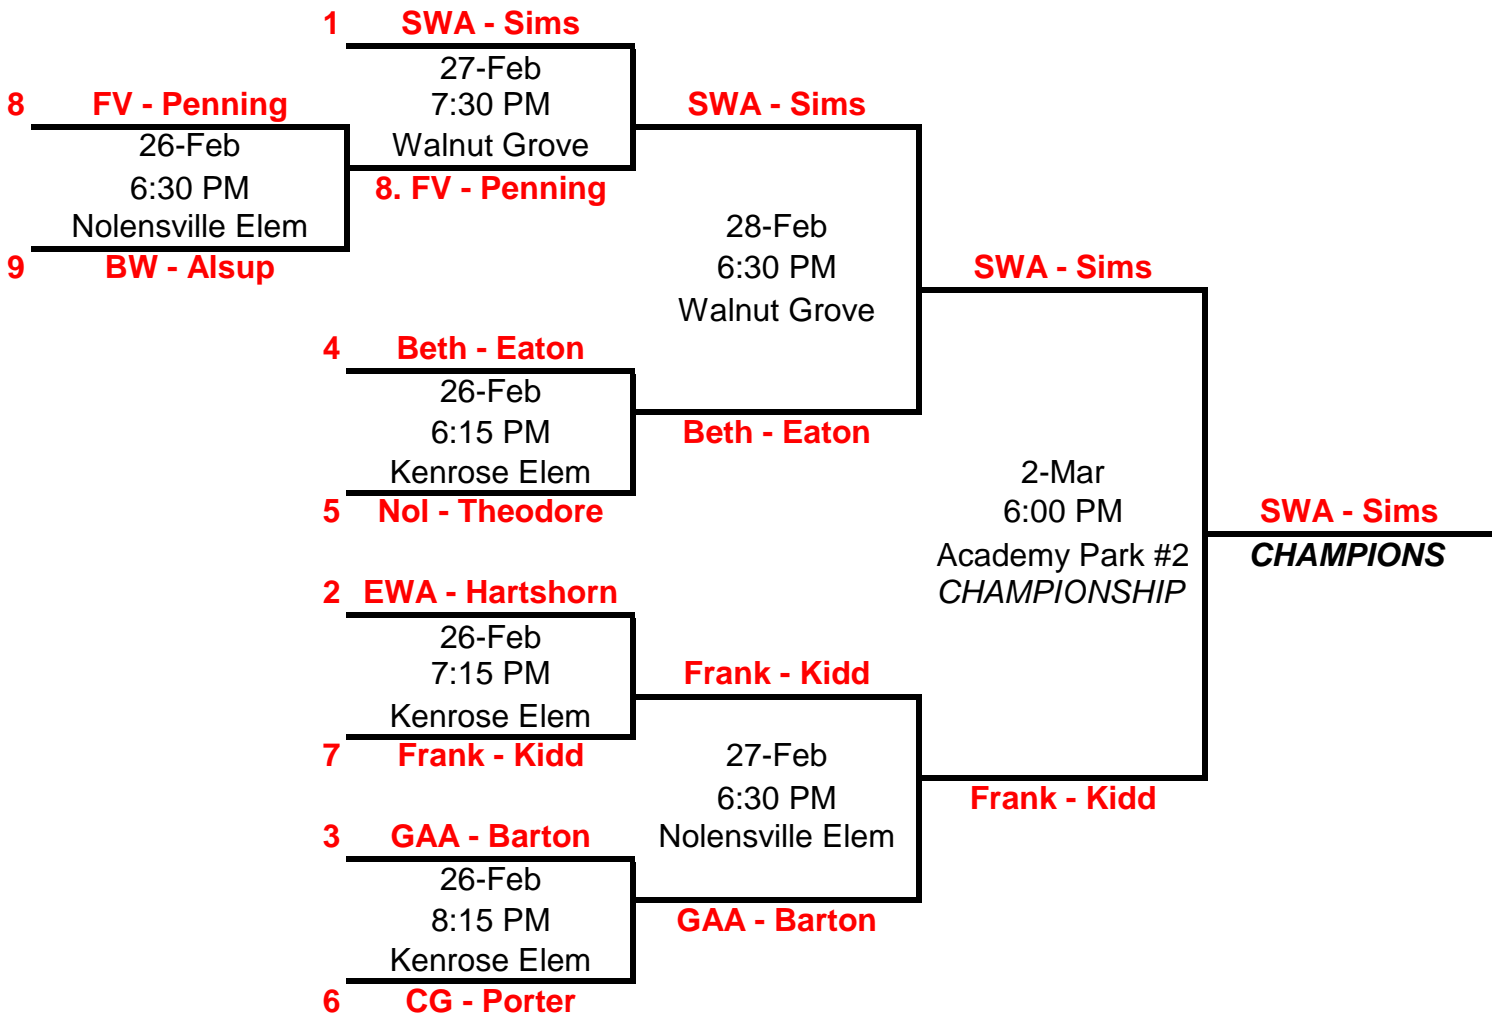

**Williamson County Parks and Recreation  
2017-2018 All County Basketball Tournament**

**U8 Boys Rec B-Division**

Home team is listed on the top of the bracket and will wear the light jersey

Visit [www.wcparksandrec.com](http://www.wcparksandrec.com) for updated brackets daily.

**Williamson County Parks and Recreation  
2017-2018 All County Basketball Tournament**

**U8 Girls Rec A-Division**

Home team is listed on the top of the bracket and will wear the light jersey

Visit [www.wcparksandrec.com](http://www.wcparksandrec.com) for updated brackets daily.

**Williamson County Parks and Recreation  
2017-2018 All County Basketball Tournament**

**U8 Girls Rec B-Division**

Home team is listed on the top of the bracket and will wear the light jersey

Visit [www.wcparksandrec.com](http://www.wcparksandrec.com) for updated brackets daily.

**Williamson County Parks and Recreation  
2017-2018 All County Basketball Tournament**

**U10 Boys Rec A-Division**

Home team is listed on the top of the bracket and will wear the light jersey

Visit [www.wcparksandrec.com](http://www.wcparksandrec.com) for updated brackets daily.